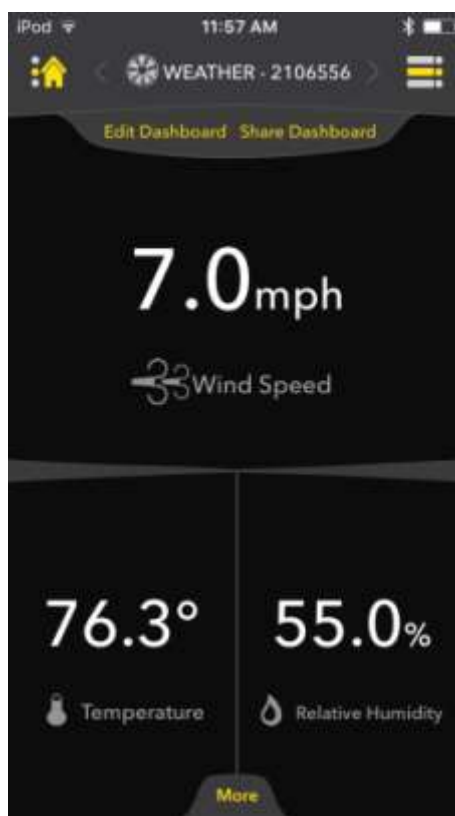

- Соответствует MIL-STD-810F 516.5, Процедура IV Испытание на ударную нагрузку при транспортировке — 20 падений с высоты 5 футов. Герметичность IP-67 для исключения попадания пыли и воды при погружении на глубину 3 фута.
- Пять языков (английский, французский, испанский, немецкий и итальянский)
- Патенты США №№ 5 783 753, 5 939 645 и 6 257 074.
- Сделано в США
- 5 лет гарантии

Работает с совместимыми приложениями: (скриншоты бесплатного приложения Kestrel Connect с настраиваемыми экранами)

Kestrel LiNK для Windows и Mac

- Kestrel LiNK для Windows
- Kestrel LiNK для Mac (скоро!)

Простая связь с компьютерами Windows и Mac обеспечивается с помощью дополнительного донгла LiNK .USB или USB-кабеля для передачи данных. Загрузите свои данные для просмотра, анализа и архивирования. Позволяет обновлять прошивку измерителей серии Kestrel 5.

Пустельга ЛиНК для iOS и Android

- Kestrel ЛиНК для iOS
- Kestrel ЛиНК для Android

Беспроводное подключение к устройствам iOS и Android. Находясь в пределах досягаемости, просматривайте измерения в реальном времени, получайте оповещения на экране и загружайте свои данные. Зарегистрированные данные можно просматривать, анализировать, архивировать и делиться ими по электронной почте, Facebook и Twitter. Позволяет обновлять прошивку измерителей серии Kestrel 5. **ПРИМЕЧАНИЕ:** Дальность прямой видимости до 100 футов – уменьшается из-за стен и препятствий.

Включает: